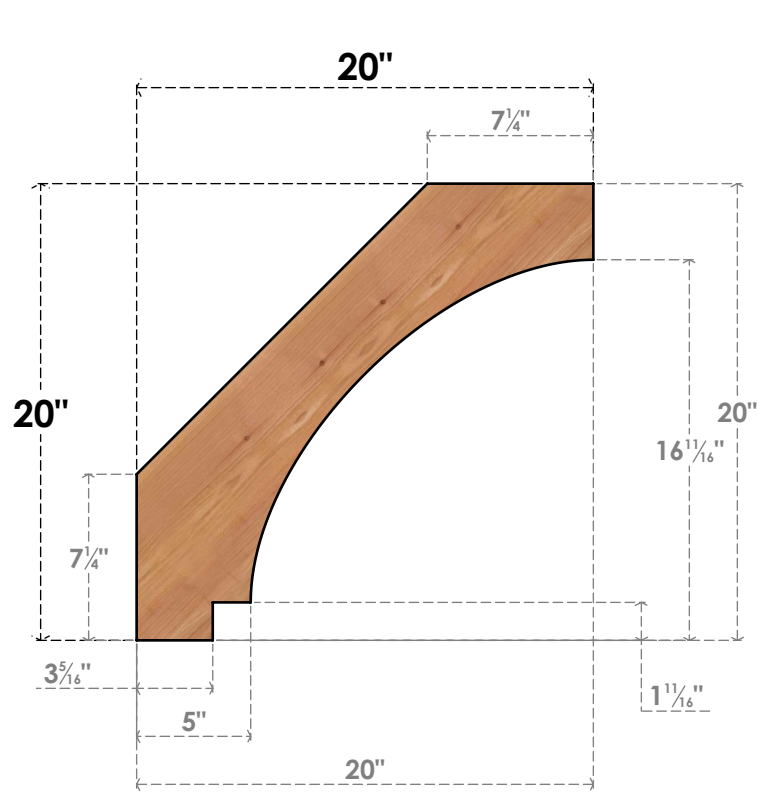

BRC04X20X20IMP00SWR

3 1/2"W X 20"D X 20"H IMPERIAL SMOOTH BRACE, WESTERN RED CEDAR

SIDE

FRONT

EKENA MILLWORK
 2300 WEST MAIN ST.
 CLARKSVILLE, TX 75426
 TOLL FREE: 866-607-0453
 WWW.EKENAMILLWORK.COM

NOTES